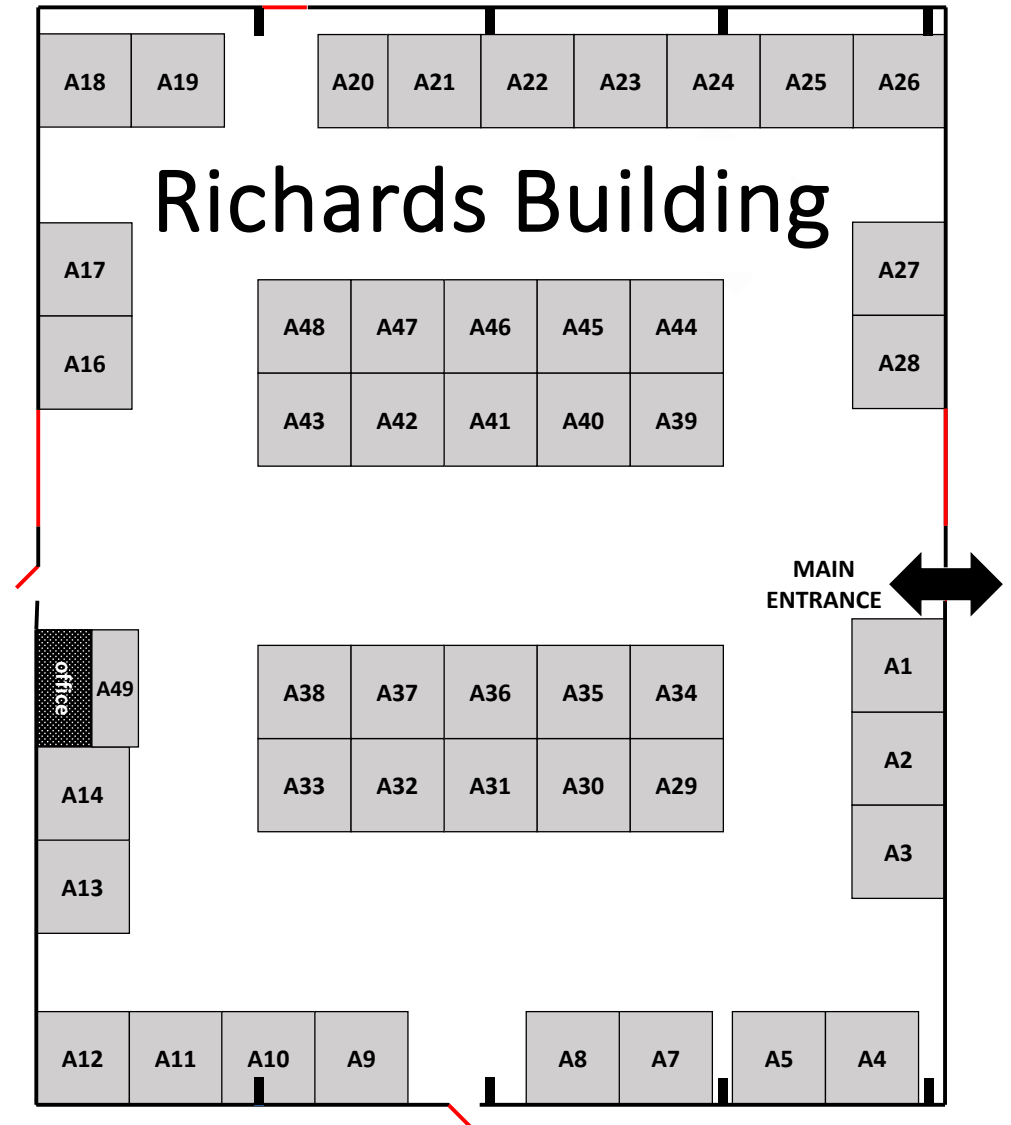

# 4-H Building

<b>B1</b>	<b>La Cigale</b>	<b>B20</b>	<b>Iron Wolf Traders</b>
<b>B2</b>	<b>La Cigale</b>	<b>B19</b>	<b>Saltso</b>
<b>B3</b>	<b>Bluestem Botanicals</b>	<b>B18</b>	<b>Gemini Crow Hot Sauce</b>
<b>B4</b>	<b>Mia's Resin Boutique</b>	<b>B17</b>	<b>Autumn &amp; August</b>
<b>B5</b>	<b>Wildwoods Woodturning</b>	<b>B16</b>	<b>Groomington Eats</b>
<b>B6</b>	<b>Purple Path Inc.</b>	<b>B15</b>	<b>Candace Grey Cobb Fine Arts</b>
<b>B7</b>	<b>Shellbell Studio</b>	<b>B14</b>	<b>Soldier Solutions</b>
<b>B8</b>	<b>Spoonable Spirits</b>	<b>B13</b>	<b>Jersey Boy Boutique</b>
<b>B9</b>	<b>RuxiTirisi Designs</b>	<b>B12</b>	<b>Rollin Thunder Home Accents</b>
<b>B10</b>	<b>Stained Glass by Bonnie</b>	<b>B11</b>	<b>Rollin Thunder Home Accents</b>

# Tannenbaum Court

T-1	Bella Hues	T-20	Dominic M. Confections
T-2	Joyful Bundles	T-19	Tasha Primitives
T-3	Lid Pottery and Collectibles	T-18	Our Woods Maple
T-4	Fine Line Leather Designs	T-17	Blankets Extraordinaire by Lori
T-5	Jersey Barnfire Hot Sauce	T-16	Montana Mountain Skincare
T-6	Jersey Girl Cheese	T-15	Goodway Bakery
T-7	Perfect Duo	T-14	True Honey Teas
T-8	Perfect Duo	T-13	Top of the Mountain Honey Bee Farm
T-9	Hex + Hive Studios	T-12	Out of My Gourd
T-10	The Ginger Fae Stitchery	T-11	Knit and let Dye

# Pavilion #2

T-1	Magical Scentiments	T-20	DMK Naturals
T-2	Country Herbs	T-19	Summer Sweethearts
T-3		T-18	
T-4	New York Puzzle Co.	T-17	Marlo Richards Creates
T-5	Scuttlebutt's Boutique	T-16	Cupcake Cafe
T-6	PaperPie	T-15	Lily May Pottery
T-7	Silk Road Bazaar	T-14	Debbies Da Bomb
T-8		T-13	
T-9	Hang Tough Mentality	T-12	The General Store
T-10	Imperial Time	T-11	The General Store

FT8: Empanada Guy

FT9: Pita Bowl

FT10: Homer's Girls

FT11: Sweet Concessions