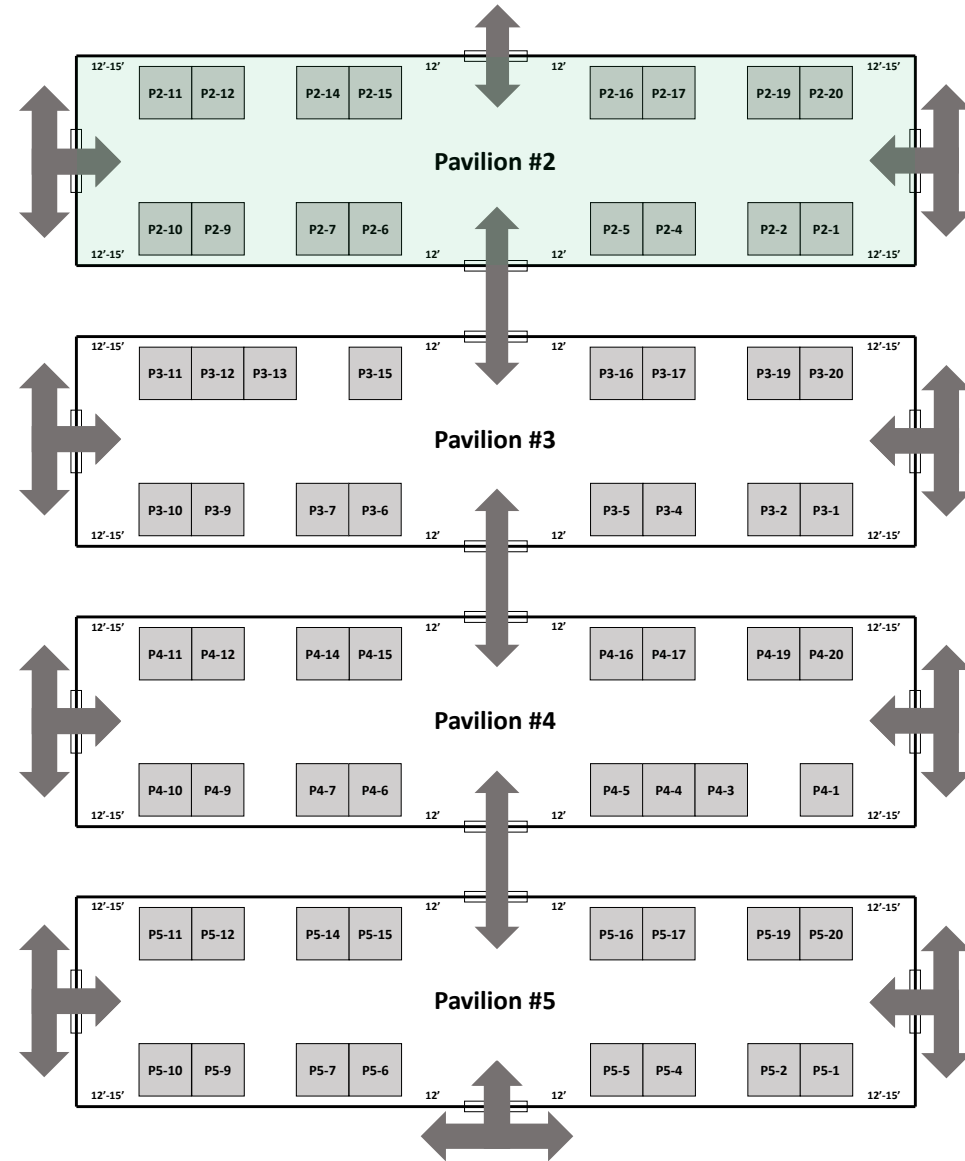

# Pavilion #2

T-1	Magical Scentiments	T-20	DMK Naturals
T-2	Country Herbs	T-19	Summer Sweethearts
T-3		T-18	
T-4	New York Puzzle Co.	T-17	Marlo Richards Creates
T-5	Scuttlebutt's Boutique	T-16	Cupcake Cafe
T-6	PaperPie	T-15	Lily May Pottery
T-7	Silk Road Bazaar	T-14	Debbies Da Bomb
T-8		T-13	
T-9	Hang Tough Mentality	T-12	The General Store
T-10	Imperial Time	T-11	The General Store