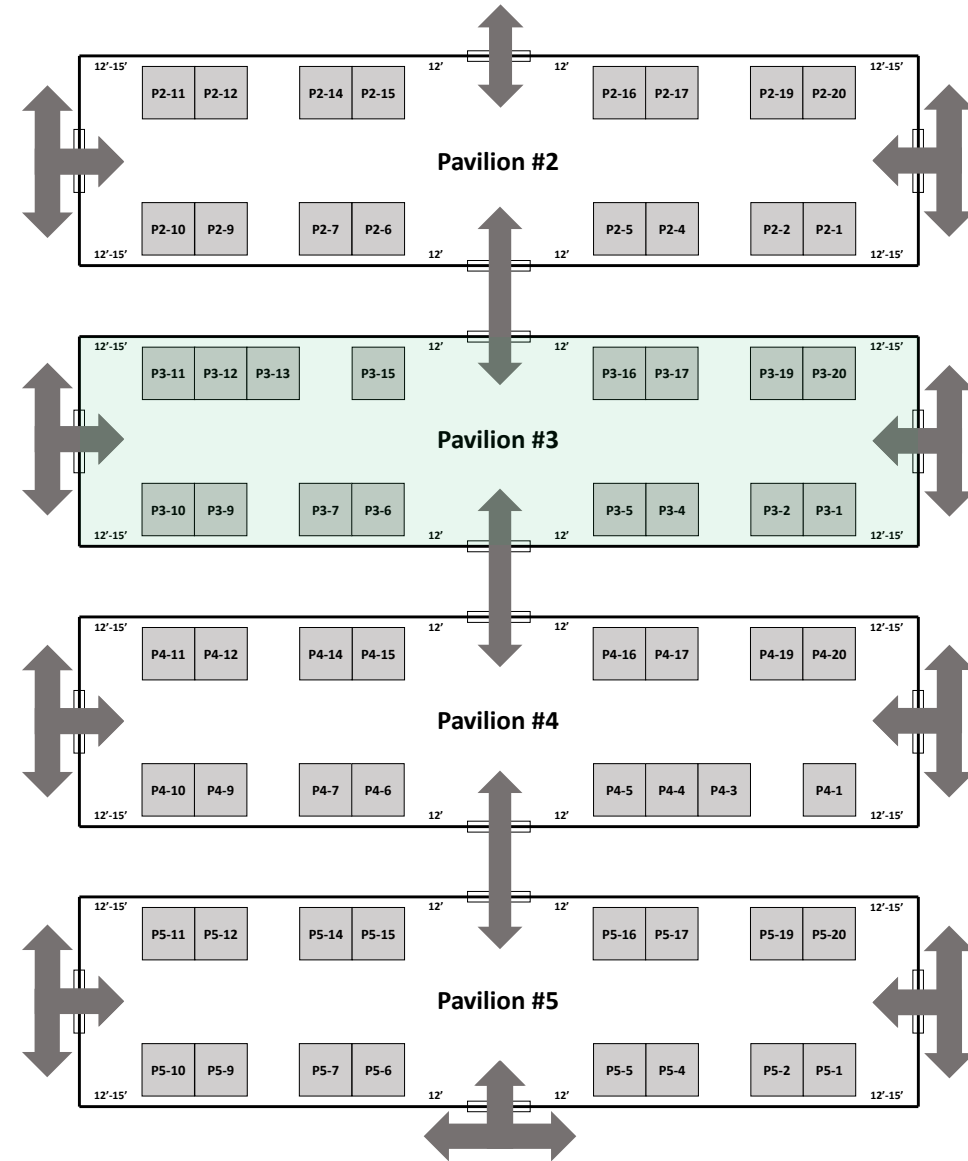

Pavilion #3

T-1	Nutty Novelties	T-20	Hotplates by MAC
T-2	518 Farms	T-19	Mittens for Kittens
T-3		T-18	
T-4	Jersey Pickles	T-17	August Shade Laser Crafts
T-5	QuillEO Creations	T-16	Peters Valley
T-6	The Barrel Lady	T-15	WindBorn Kite Surf Paddle
T-7	The Barrel Lady	T-14	
T-8		T-13	Nesters
T-9	The Beaded Mermaid LBI	T-12	Nesters
T-10	Planet B	T-11	Nesters