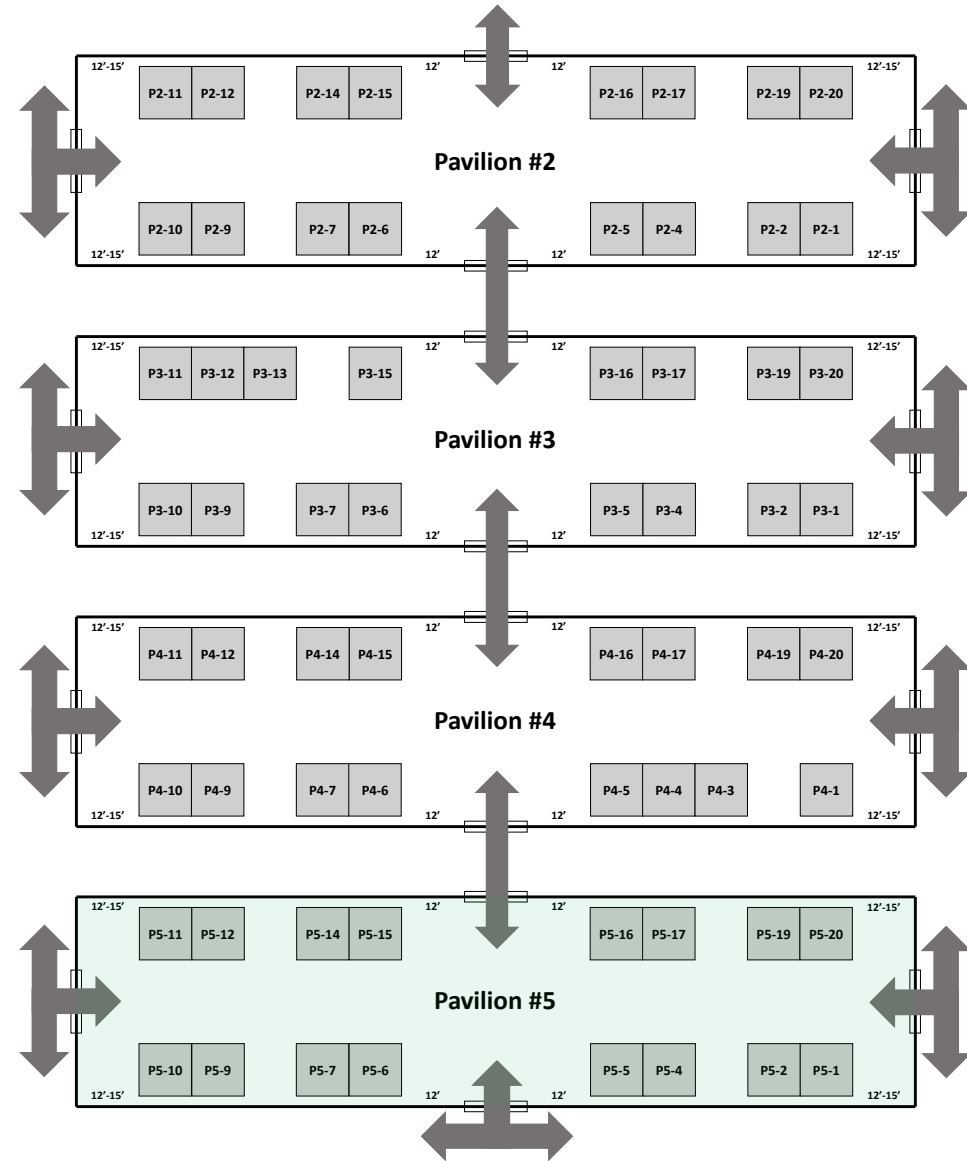

Pavilion #5

T-1	Sussex County Marines	T-20	Treasure Palace NYC
T-2	Pesto Joe	T-19	Treasure Palace NYC
T-3		T-18	
T-4	Stroopies	T-17	Keystone Farms Cheese
T-5	Groff's Candies	T-16	Keystone Farms Cheese
T-6	Illuminate your journey	T-15	TieBro Handmade Bow Ties
T-7	Illuminate your journey	T-14	Gourdaments
T-8		T-13	
T-9	Aqua Delta Cut	T-12	Trees To Dreams
T-10	Mitchell Saler	T-11	Trees To Dreams