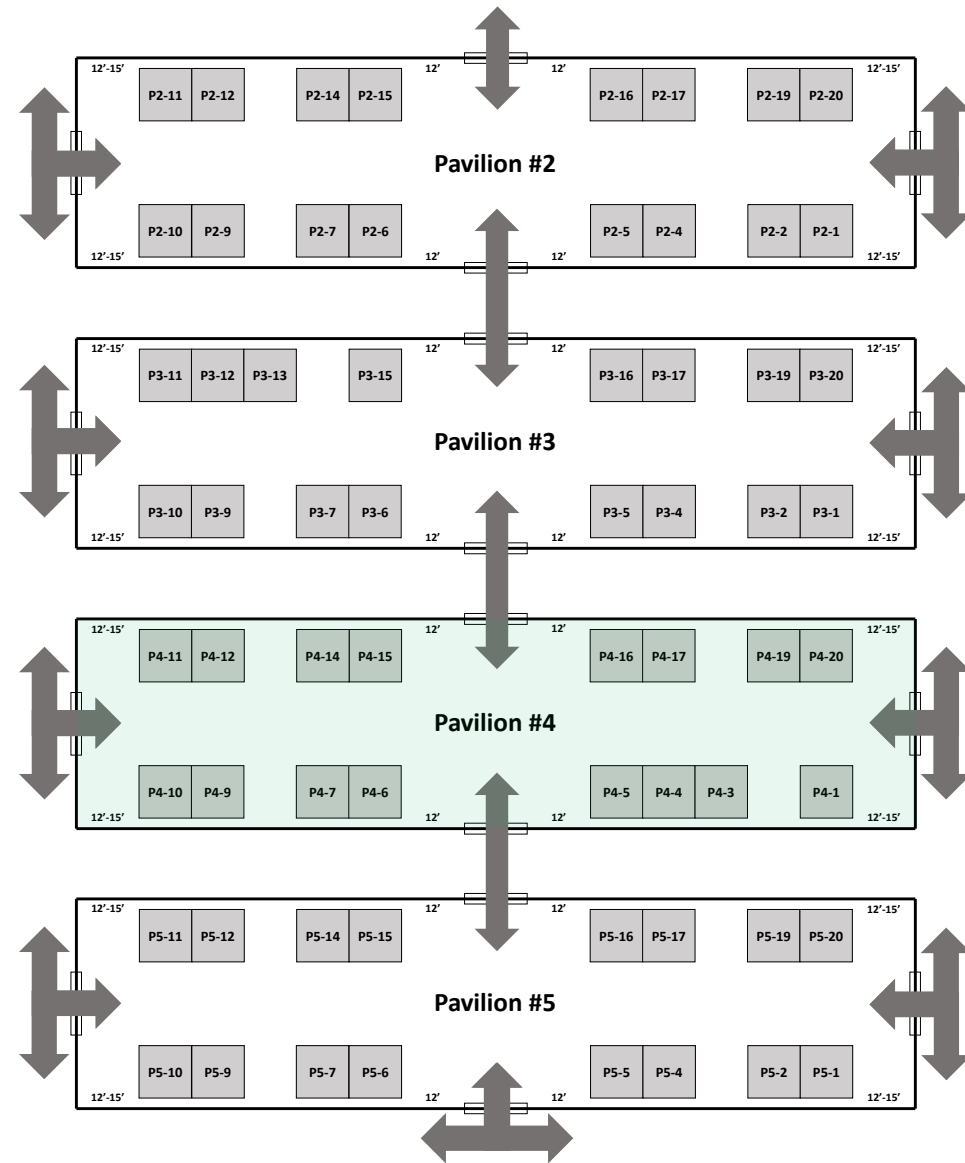

Pavilion #4

T-1	Kitchen Ink Publishing	T-20	Jersey Clay Society
T-2		T-19	Laurimar
T-3	Sunflower Trading	T-18	
T-4	Sunflower Trading	T-17	Heritage Cards
T-5	Sunflower Trading	T-16	Soup Glass
T-6	Sunflower Trading	T-15	Daphnew Design
T-7	Sunflower Trading	T-14	Sammy's Tailored Cookie
T-8		T-13	
T-9	Elite Metal Design	T-12	Barking Good Bakery NJ
T-10	Elite Metal Design	T-11	For the Love of Toffee